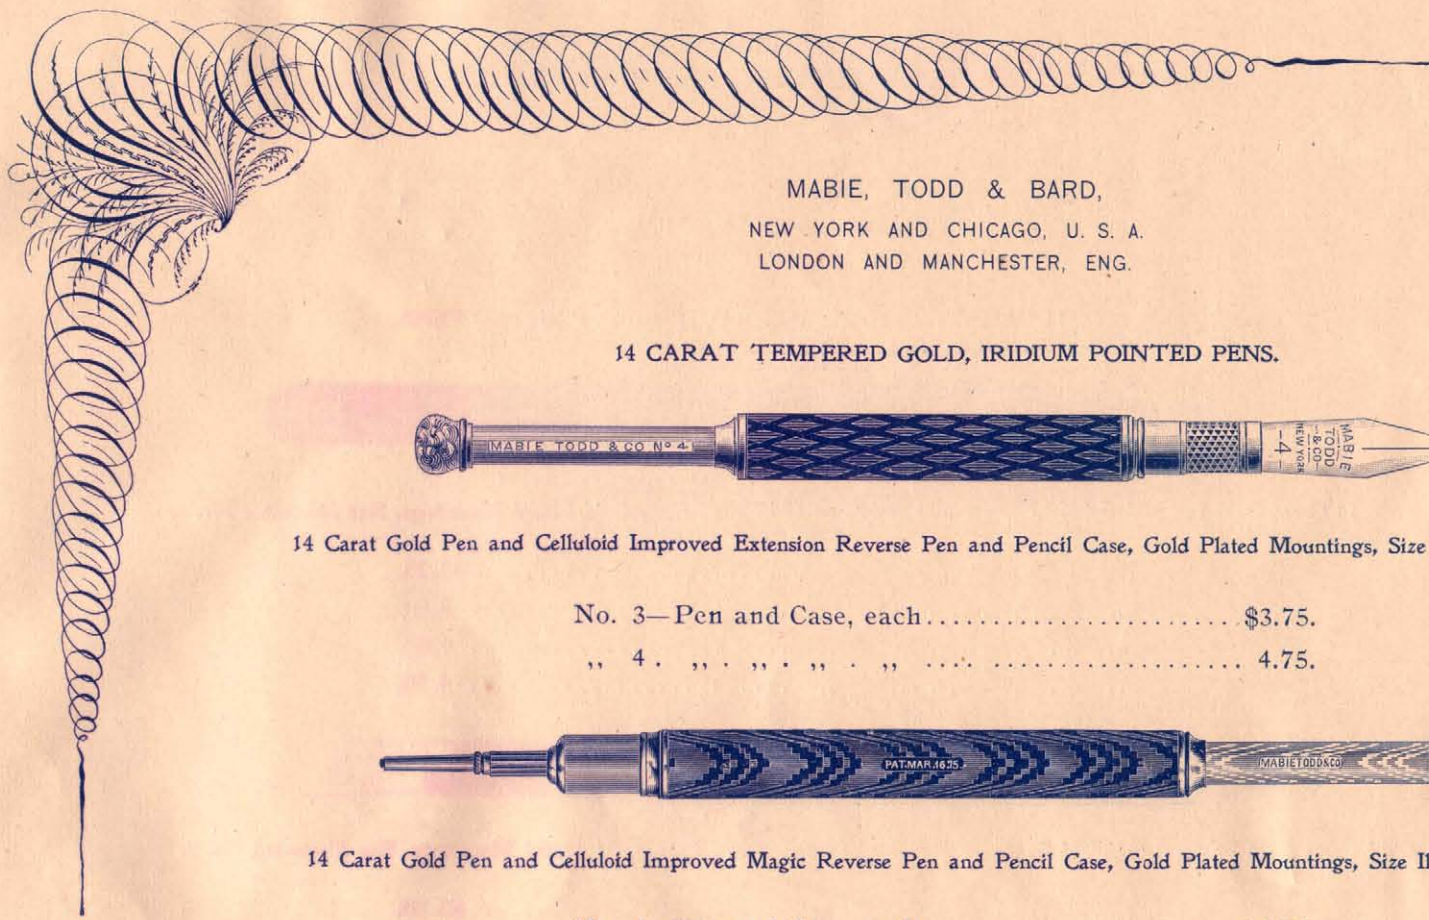

14 CARAT, TEMPERED GOLD, IRIIDIUM POINTED PENS.

14 Carat Pens and Gold Plated Improved Telescopic Pen and Pencil Cases, Sizes Illustrated Nos. 3 and 5.

No. 3—each.....	\$3.50.	No. 5—each.....	\$4.25.
“ 4. ”.....	3.75.	“ 6. ”.....	5.25.

14 Carat Gold Pen and Chased Gold Plated Improved Telescopic Pen and Pencil Case, Size Illustrated No. 6.

No. 3—each.....	\$4.00.	No. 5—each.....	\$4.75.
“ 4. “.....	4.25.	“ 6. “.....	6.00.

MABIE, TODD & BARD,
NEW YORK AND CHICAGO, U. S. A.
LONDON AND MANCHESTER, ENG.

14 CARAT, TEMPERED GOLD, IRIIDIUM POINTED PENS.

(Extra Heavy Engine Turned, Gold Plated Mountings)

No. 3—14 Carat Pen and Silver Improved Extension Reverse Pen and Pencil Case, each, \$3.75.

This Cut Illustrates with the Pencil Exposed; the Top Cut with the Pen Exposed; the Whole Case When Closed is $2\frac{1}{2}$ Inches Long and can be Worn as a Charm.

No. 3—14 Carat Pen and Gold Plated Improved Extension Reverse Pen and Pencil Case, each, \$3.75.

No. 4—14 Carat Pen and Gold Plated Improved Extension Reverse Pen and Pencil Case, Swivel Ring, each, \$5.00.